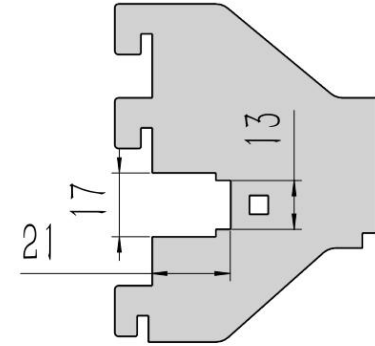

Features

Double side

Single side

- . The conductor is made of high quality brass, which can be switched between single and double-sided guide rails;
- . Hidden guide rail power system, the overall effect is more beautiful;
- . Electric head using spring shrapnel, reliable contact firm, can be too large current;
- . With unique rotating clip, convenient and reliable electrical connection ;
- . A variety of sizes of guide rail support, to meet most of the conventional column on the market;
- . Elastic support, installed in the column guide rail firm not loose;
- . Suitable for a variety of shelves, high-grade display rack;

2525

3030

3050

3060

3070

3080

Connector

ARM