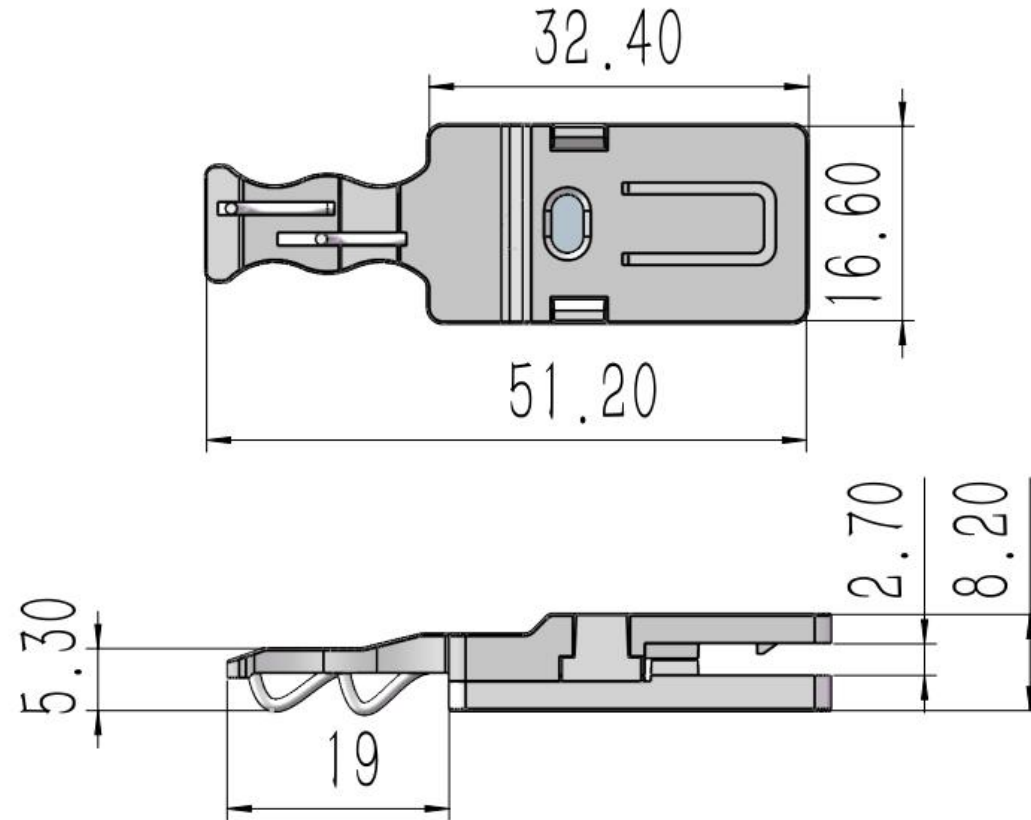

Features

Double side

Single side

- . The conductor is made of high quality brass, which can be switched between single and double-sided guide rails;
- . Hidden guide rail power system, the overall effect is more beautiful;
- . Electric head using spring shrapnel, reliable contact firm, can be too large current;
- . With unique rotating clip, convenient and reliable electrical connection ;
- . A variety of sizes of guide rail support, to meet most of the conventional column on the market;
- . Elastic support, installed in the column guide rail firm not loose;
- . Suitable for a variety of shelves, high-grade display rack;

2525

3030

3050

3060

3070

3080

Connector

ARM