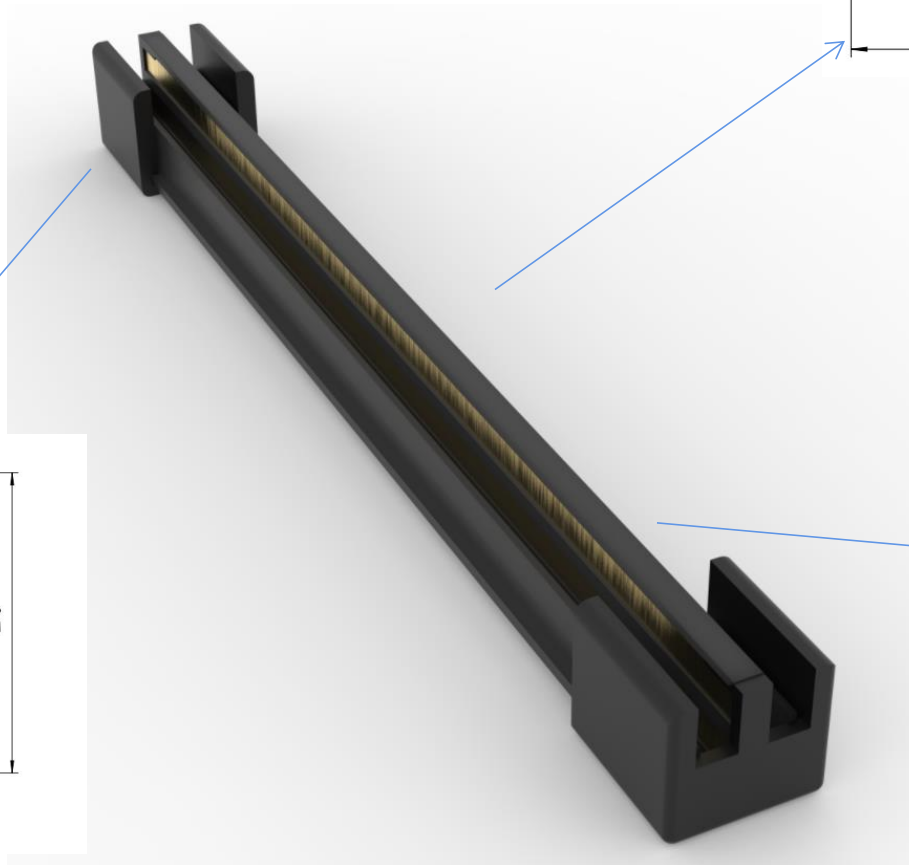

Wireless Power Track Quotation Sheet (Economical-A Version)

– Specially for Retail
Display

目录

CONTENTS

- 01.** 产品特点
Features
- 02.** 产品规格
Product Size
- 03.** 产品详情
Product details
- 04.** 连接方式
Connection
- 05.** 场景应用
Application

Features

Double side

Single side

- . The conductor is made of high quality brass, which can be switched between single and double-sided guide rails;
- . Hidden guide rail power system, the overall effect is more beautiful;
- . Electric head using spring shrapnel, reliable contact firm, can be too large current;
- . With unique rotating clip, convenient and reliable electrical connection ;
- . A variety of sizes of guide rail support, to meet most of the conventional column on the market;
- . Elastic support, installed in the column guide rail firm not loose;
- . Suitable for a variety of shelves, high-grade display rack;

ProductImage

Color: Black

Size can be customized

Product - construction

零件号	零件名称
1	立柱导电轨 Power Track
2	连接支架 Spacer
3	导轨堵头 Rail plug
4	货架立柱 Shelf Upright post
5	取电头 Connector
6	托臂 Arm

Spacer

Racks of different sizes can be assembled by changing the middle connector

2525

3030

3050

3060

3070

3080

Connector

ARM