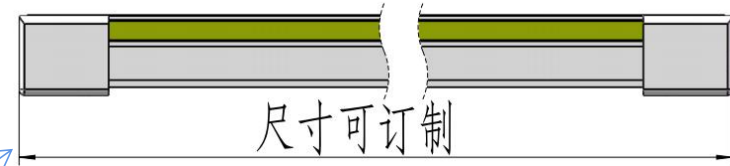

Wireless Power Track Quotation Sheet (Economical-A Version)

– Specially for Retail
Display

目录

CONTENTS

- 01.** 产品特点
Features
- 02.** 产品规格
Product Size
- 03.** 产品详情
Product details
- 04.** 连接方式
Connection
- 05.** 场景应用
Application

Features

Double side

Single side

- . The conductor is made of high quality brass, which can be switched between single and double-sided guide rails;
- . Hidden guide rail power system, the overall effect is more beautiful;
- . Electric head using spring shrapnel, reliable contact firm, can be too large current;
- . With unique rotating clip, convenient and reliable electrical connection ;
- . A variety of sizes of guide rail support, to meet most of the conventional column on the market;
- . Elastic support, installed in the column guide rail firm not loose;
- . Suitable for a variety of shelves, high-grade display rack;

ProductImage

Color: Black

Size can be customized

Product - construction

零件号	零件名称
1	立柱导电轨 Power Track
2	连接支架 Spacer
3	导轨堵头 Rail plug
4	货架立柱 Shelf Upright post
5	取电头 Connector
6	托臂 Arm

Spacer

Racks of different sizes can be assembled by changing the middle connector