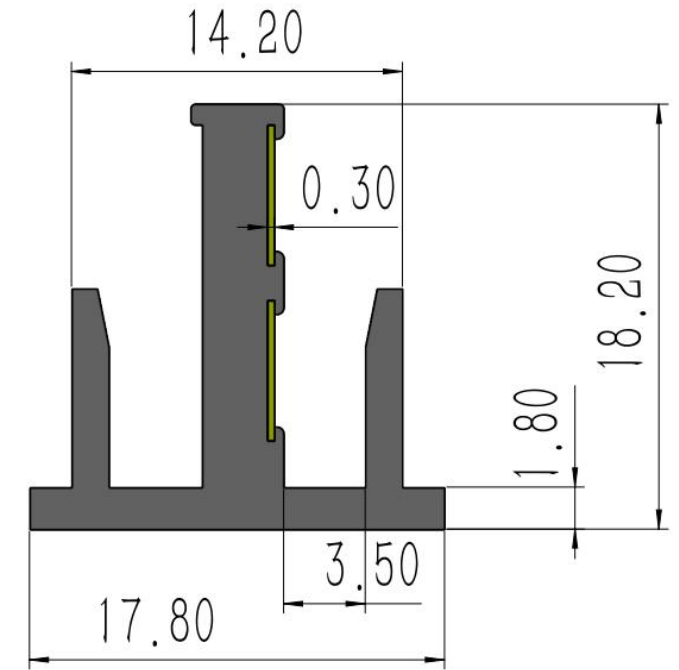

Wireless Power Track Quotation Sheet (Economical-A Version)

– Specially for Retail
Display

目录

CONTENTS

- 01.** 产品特点
Features
- 02.** 产品规格
Product Size
- 03.** 产品详情
Product details
- 04.** 连接方式
Connection
- 05.** 场景应用
Application

Features

Double side

Single side

- . The conductor is made of high quality brass, which can be switched between single and double-sided guide rails;
- . Hidden guide rail power system, the overall effect is more beautiful;
- . Electric head using spring shrapnel, reliable contact firm, can be too large current;
- . With unique rotating clip, convenient and reliable electrical connection ;
- . A variety of sizes of guide rail support, to meet most of the conventional column on the market;
- . Elastic support, installed in the column guide rail firm not loose;
- . Suitable for a variety of shelves, high-grade display rack;

ProductImage

Color: Black

Size can be customized

Product - construction

零件号	零件名称
1	立柱导电轨 Power Track
2	连接支架 Spacer
3	导轨堵头 Rail plug
4	货架立柱 Shelf Upright post
5	取电头 Connector
6	托臂 Arm

Spacer

Racks of different sizes can be assembled by changing the middle connector