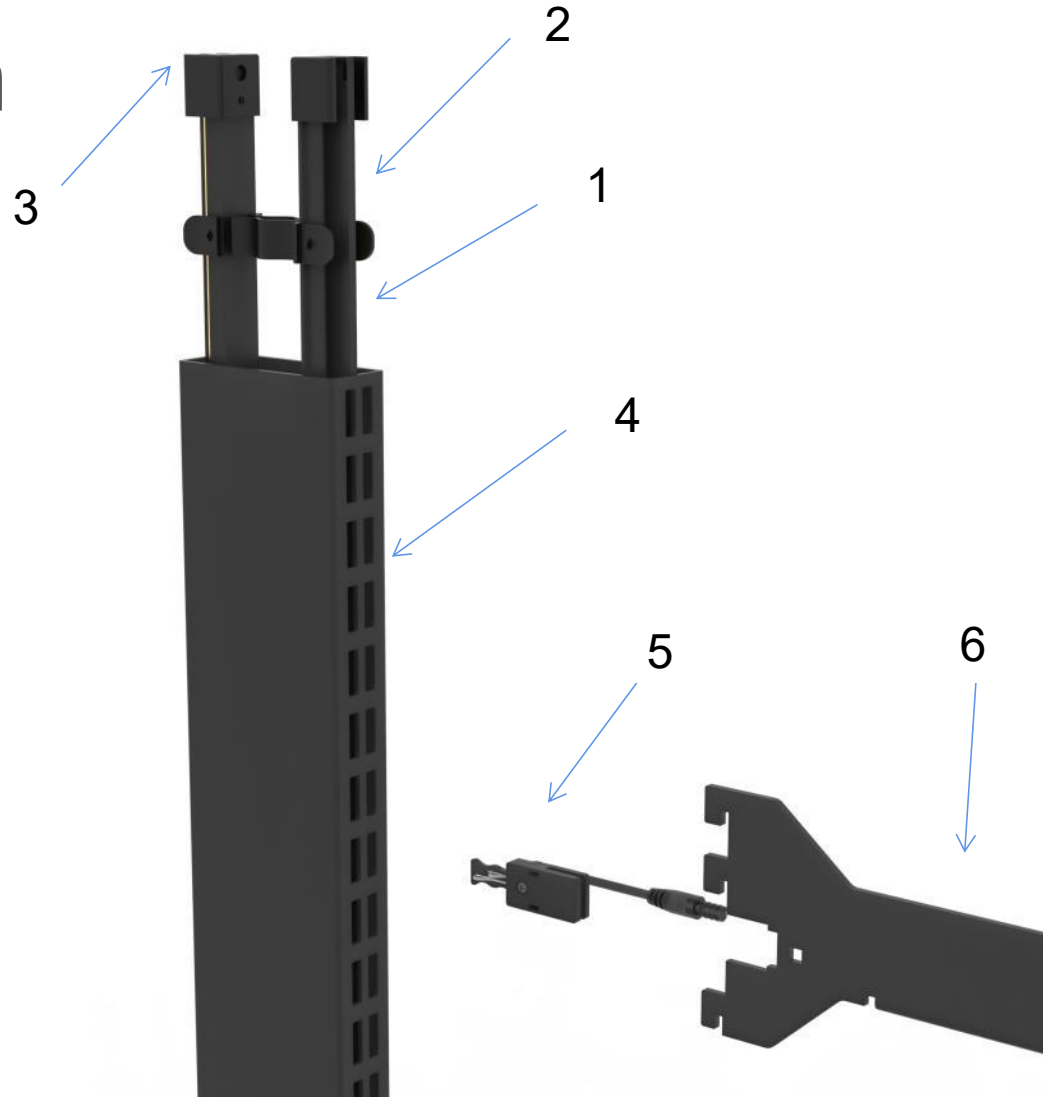

Features

Double side

Single side

- . The conductor is made of high quality brass, which can be switched between single and double-sided guide rails;
- . Hidden guide rail power system, the overall effect is more beautiful;
- . Electric head using spring shrapnel, reliable contact firm, can be too large current;
- . With unique rotating clip, convenient and reliable electrical connection ;
- . A variety of sizes of guide rail support, to meet most of the conventional column on the market;
- . Elastic support, installed in the column guide rail firm not loose;
- . Suitable for a variety of shelves, high-grade display rack;

ProductImage

Color: Black

Size can be customized

Product - construction

零件号	零件名称
1	立柱导电轨 Power Track
2	连接支架 Spacer
3	导轨堵头 Rail plug
4	货架立柱 Shelf Upright post
5	取电头 Connector
6	托臂 Arm

Spacer

Racks of different sizes can be assembled by changing the middle connector