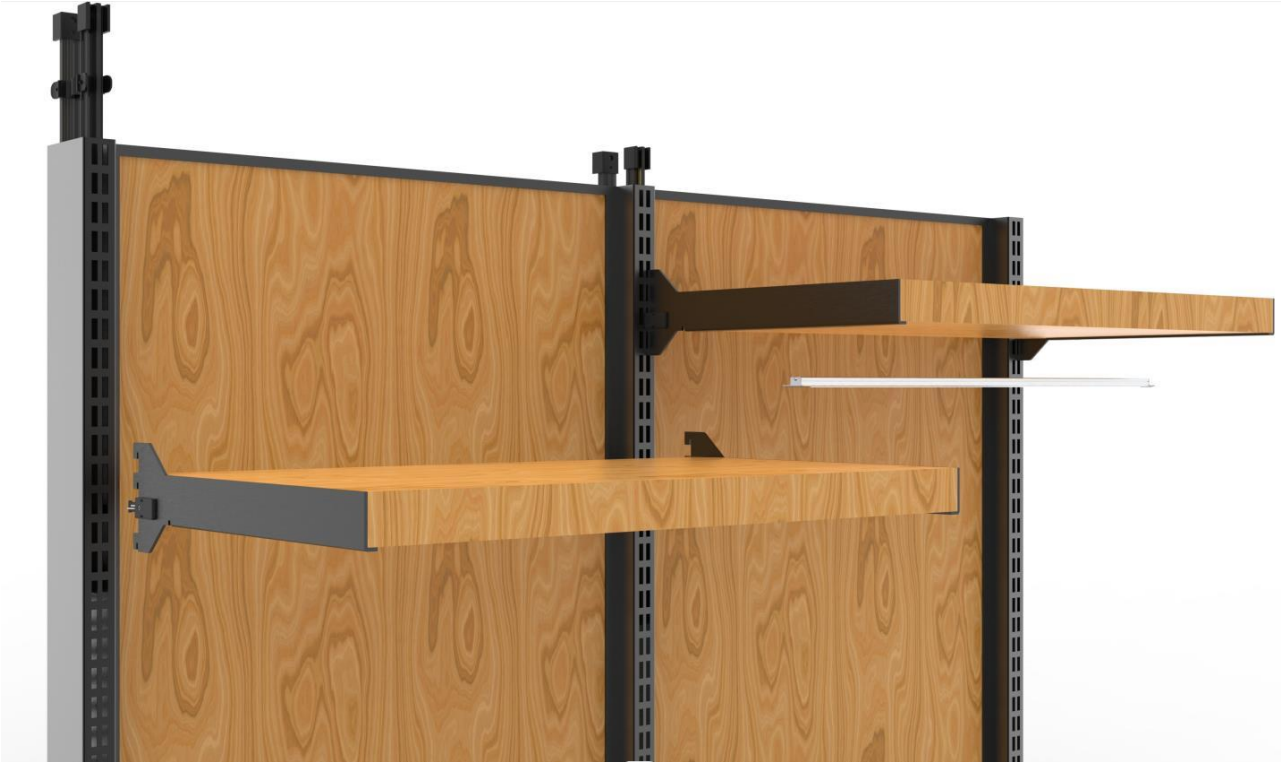

Features

Double side

Single side

- . The conductor is made of high quality brass, which can be switched between single and double-sided guide rails;
- . Hidden guide rail power system, the overall effect is more beautiful;
- . Electric head using spring shrapnel, reliable contact firm, can be too large current;
- . With unique rotating clip, convenient and reliable electrical connection ;
- . A variety of sizes of guide rail support, to meet most of the conventional column on the market;
- . Elastic support, installed in the column guide rail firm not loose;
- . Suitable for a variety of shelves, high-grade display rack;

Connection

System configuration

Attention

Application

Application

Welcome for Inquiry and Sample Testing

Small Quantity Samples Stock Available

GM LED LIGHTING