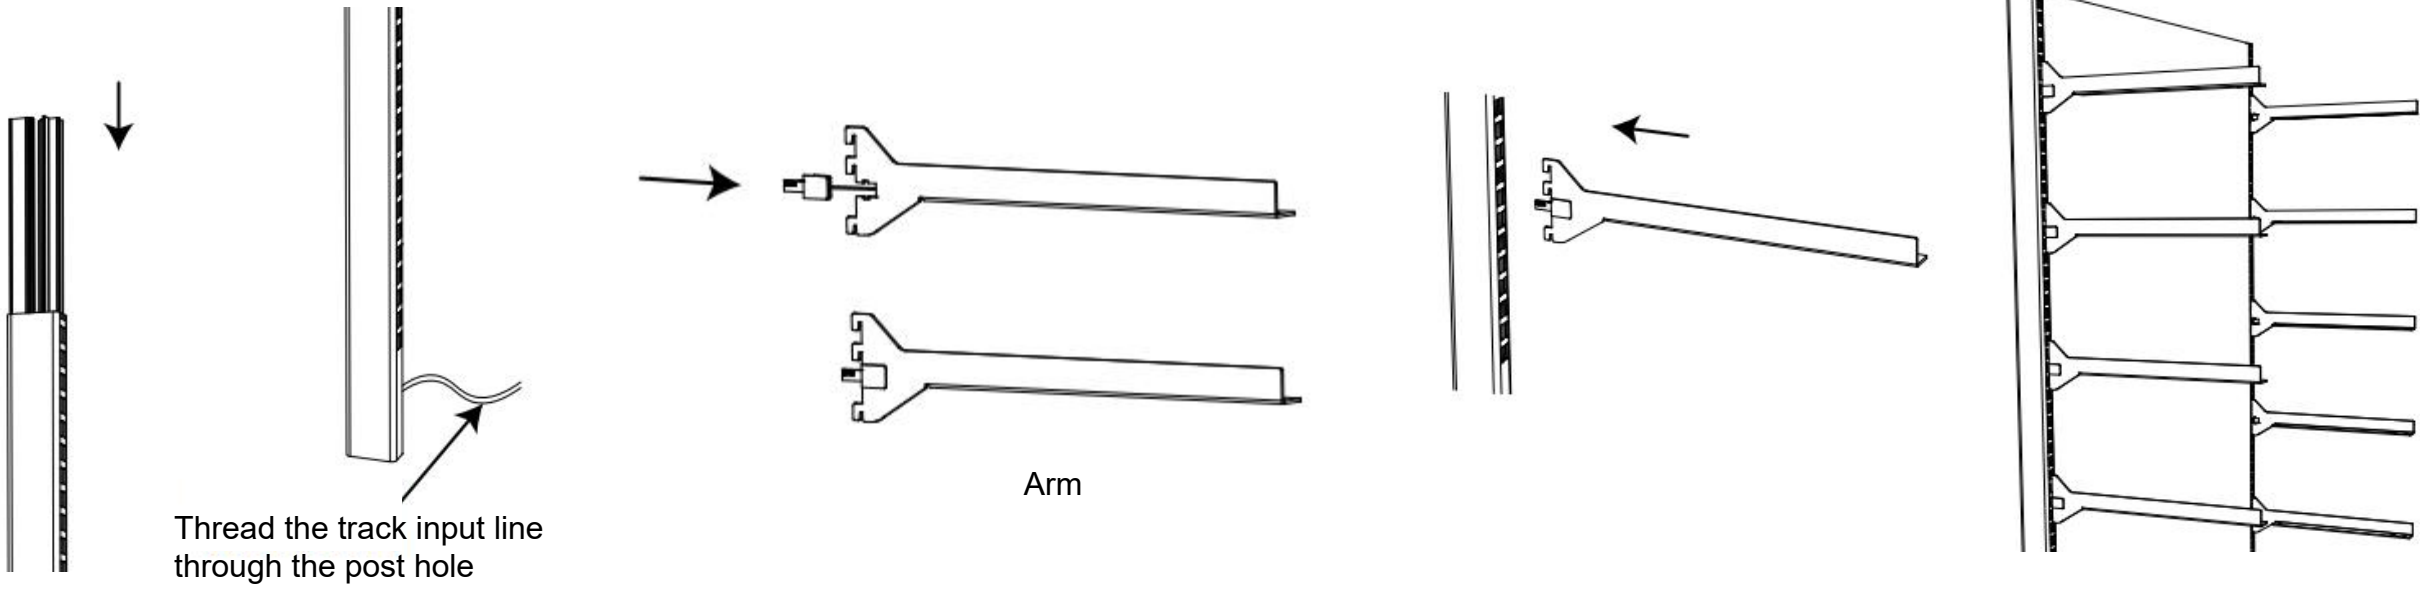

Connection