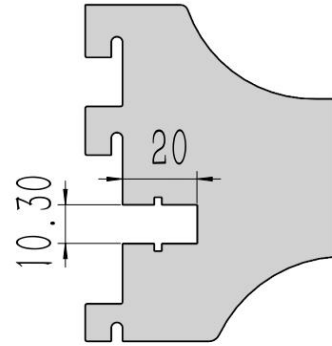

Features

Double side

Single side

- . The conductor is made of high quality brass, which can be switched between single and double-sided guide rails;
- . Hidden guide rail power system, the overall effect is more beautiful;
- . Electric head using spring shrapnel, reliable contact firm, can be too large current;
- . With unique rotating clip, convenient and reliable electrical connection ;
- . A variety of sizes of guide rail support, to meet most of the conventional column on the market;
- . Elastic support, installed in the column guide rail firm not loose;
- . Suitable for a variety of shelves, high-grade display rack;

ProductImage

Color: Black

Size can be customized

Product - construction

零件号	零件名称
1	立柱导电轨 Power Track
2	连接支架 Spacer
3	导轨堵头 Rail plug
4	货架立柱 Shelf Upright post
5	取电头 Connector
6	托臂 Arm

Spacer

Racks of different sizes can be assembled by changing the middle connector

2525

3030

3050

3060

3070

3080

Connector

ARM