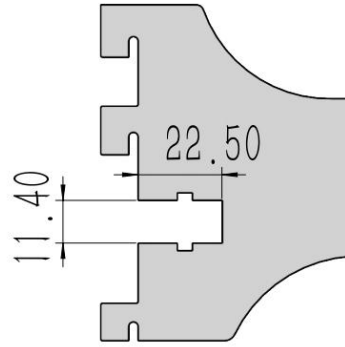

Features

Double side

Single side

- . The conductor is made of high quality brass, which can be switched between single and double-sided guide rails;
- . Hidden guide rail power system, the overall effect is more beautiful;
- . Electric head using spring shrapnel, reliable contact firm, can be too large current;
- . With unique rotating clip, convenient and reliable electrical connection ;
- . A variety of sizes of guide rail support, to meet most of the conventional column on the market;
- . Elastic support, installed in the column guide rail firm not loose;
- . Suitable for a variety of shelves, high-grade display rack;

ProductImage

Color: Black

Size can be customized

Product - construction

零件号	零件名称
1	立柱导电轨 Power Track
2	连接支架 Spacer
3	导轨堵头 Rail plug
4	货架立柱 Shelf Upright post
5	取电头 Connector
6	托臂 Arm

Spacer

Racks of different sizes can be assembled by changing the middle connector

2525

3030

3050

3060

3070

3080

Connector

ARM