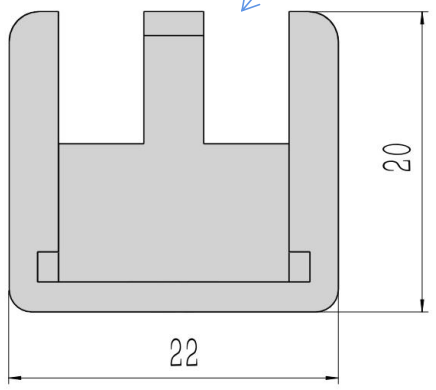

Features

Double side

Single side

- . The conductor is made of high quality brass, which can be switched between single and double-sided guide rails;
- . Hidden guide rail power system, the overall effect is more beautiful;
- . Electric head using spring shrapnel, reliable contact firm, can be too large current;
- . With unique rotating clip, convenient and reliable electrical connection ;
- . A variety of sizes of guide rail support, to meet most of the conventional column on the market;
- . Elastic support, installed in the column guide rail firm not loose;
- . Suitable for a variety of shelves, high-grade display rack;

ProductImage

Color: Black

Size can be customized

Product - construction

零件号	零件名称
1	立柱导电轨 Power Track
2	连接支架 Spacer
3	导轨堵头 Rail plug
4	货架立柱 Shelf Upright post
5	取电头 Connector
6	托臂 Arm

Spacer

Racks of different sizes can be assembled by changing the middle connector