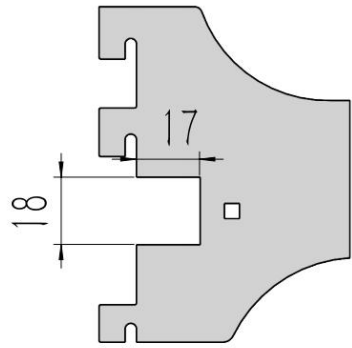

Features

Double side

Single side

- . The conductor is made of high quality brass, which can be switched between single and double-sided guide rails;
- . Hidden guide rail power system, the overall effect is more beautiful;
- . Electric head using spring shrapnel, reliable contact firm, can be too large current;
- . With unique rotating clip, convenient and reliable electrical connection ;
- . A variety of sizes of guide rail support, to meet most of the conventional column on the market;
- . Elastic support, installed in the column guide rail firm not loose;
- . Suitable for a variety of shelves, high-grade display rack;

ProductImage

Color: Black

Size can be customized

Product - construction

零件号	零件名称
1	立柱导电轨 Power Track
2	连接支架 Spacer
3	导轨堵头 Rail plug
4	货架立柱 Shelf Upright post
5	取电头 Connector
6	托臂 Arm

Spacer

Racks of different sizes can be assembled by changing the middle connector

2525

3030

3050

3060

3070

3080

Connector

ARM