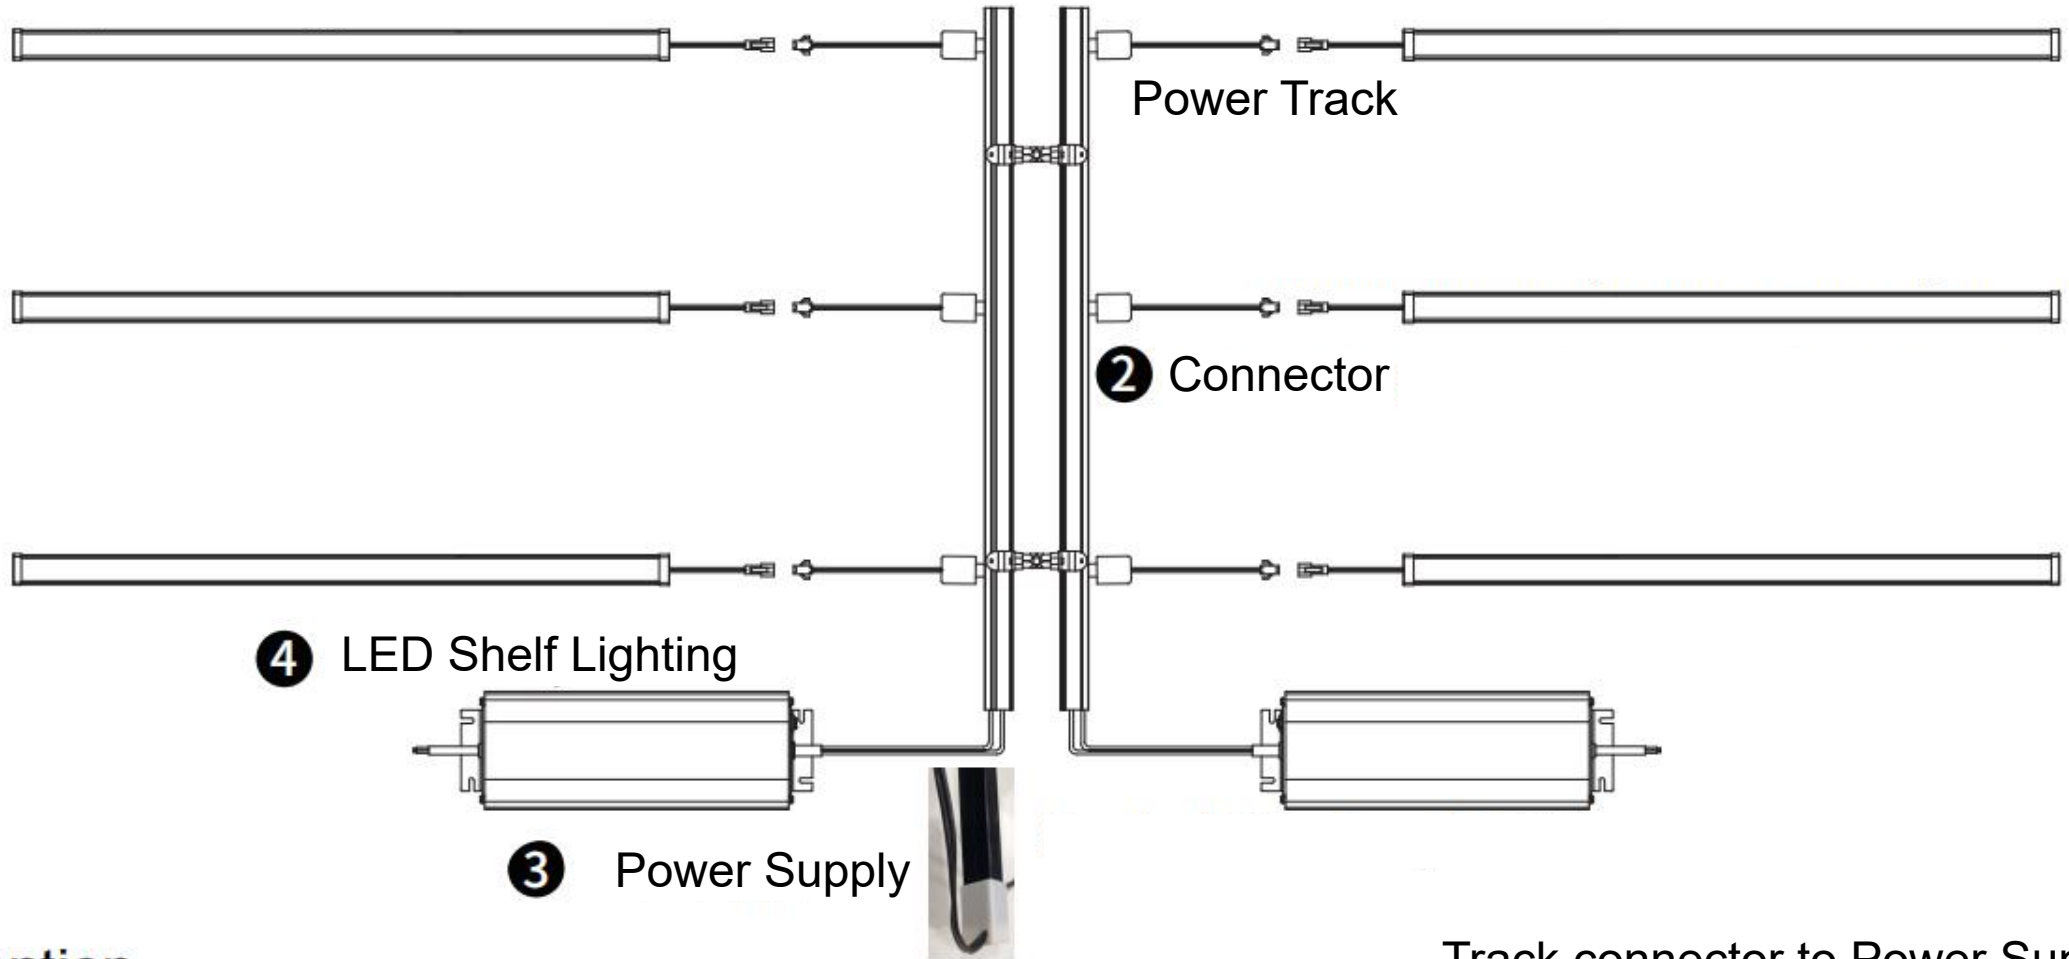

System configuration

Attention