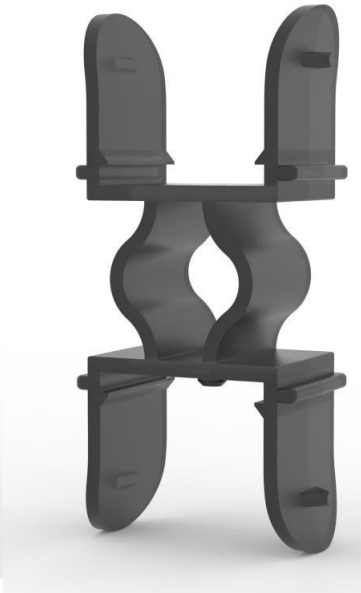

Spacer

Racks of different sizes can be assembled by changing the middle connector

2525

3030

3060

3070